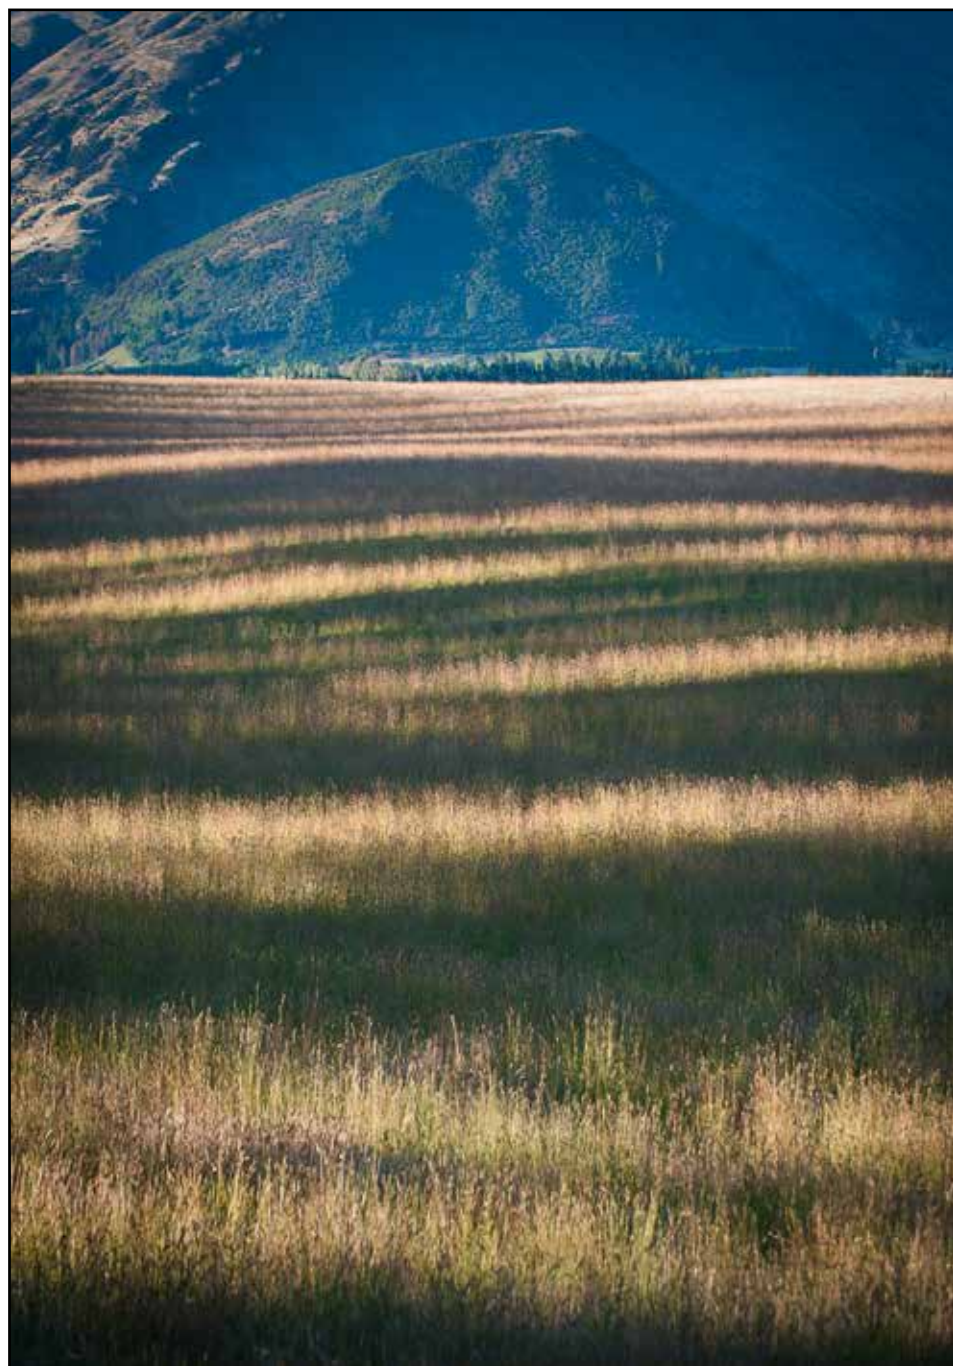

from the

ROAD

2014

GRAHAM DAINY

PHOTOGRAPHER

white lines

black bitumen

wind in your face

leading into the landscape

South Island - Jan 2014

Series # 13

Edition # 1 - 20 copies

Graham Dainty
info@photofjordland.co.nz
www.photofjordland.co.nz