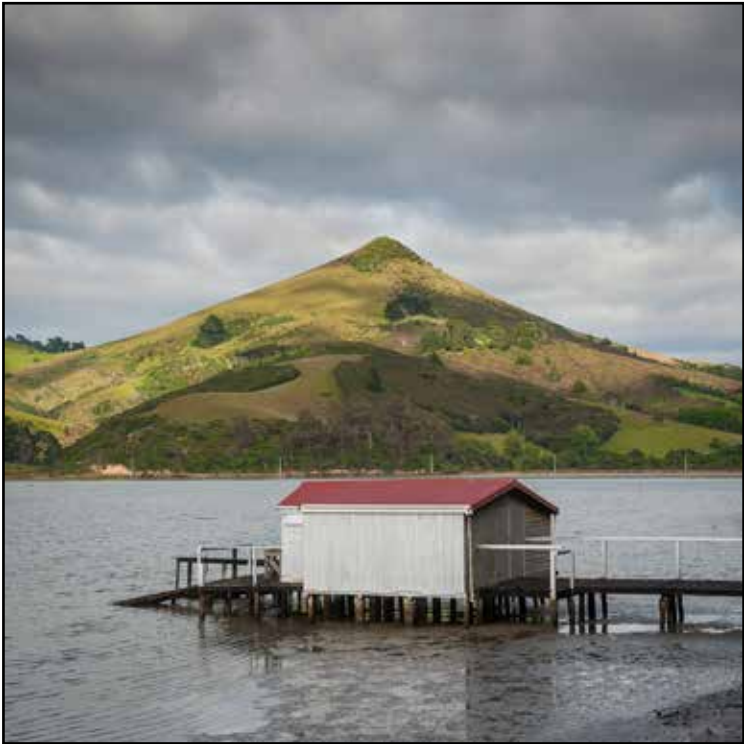

from the

ROAD

2014

GRAHAM DAINY

PHOTOGRAPHER

white lines

black bitumen

wind in your face

leading into the landscape

South Island - Jan 2014

Series # 13

Edition # 1 - 20 copies

Graham Dainty
info@photofjordland.co.nz
www.photofjordland.co.nz