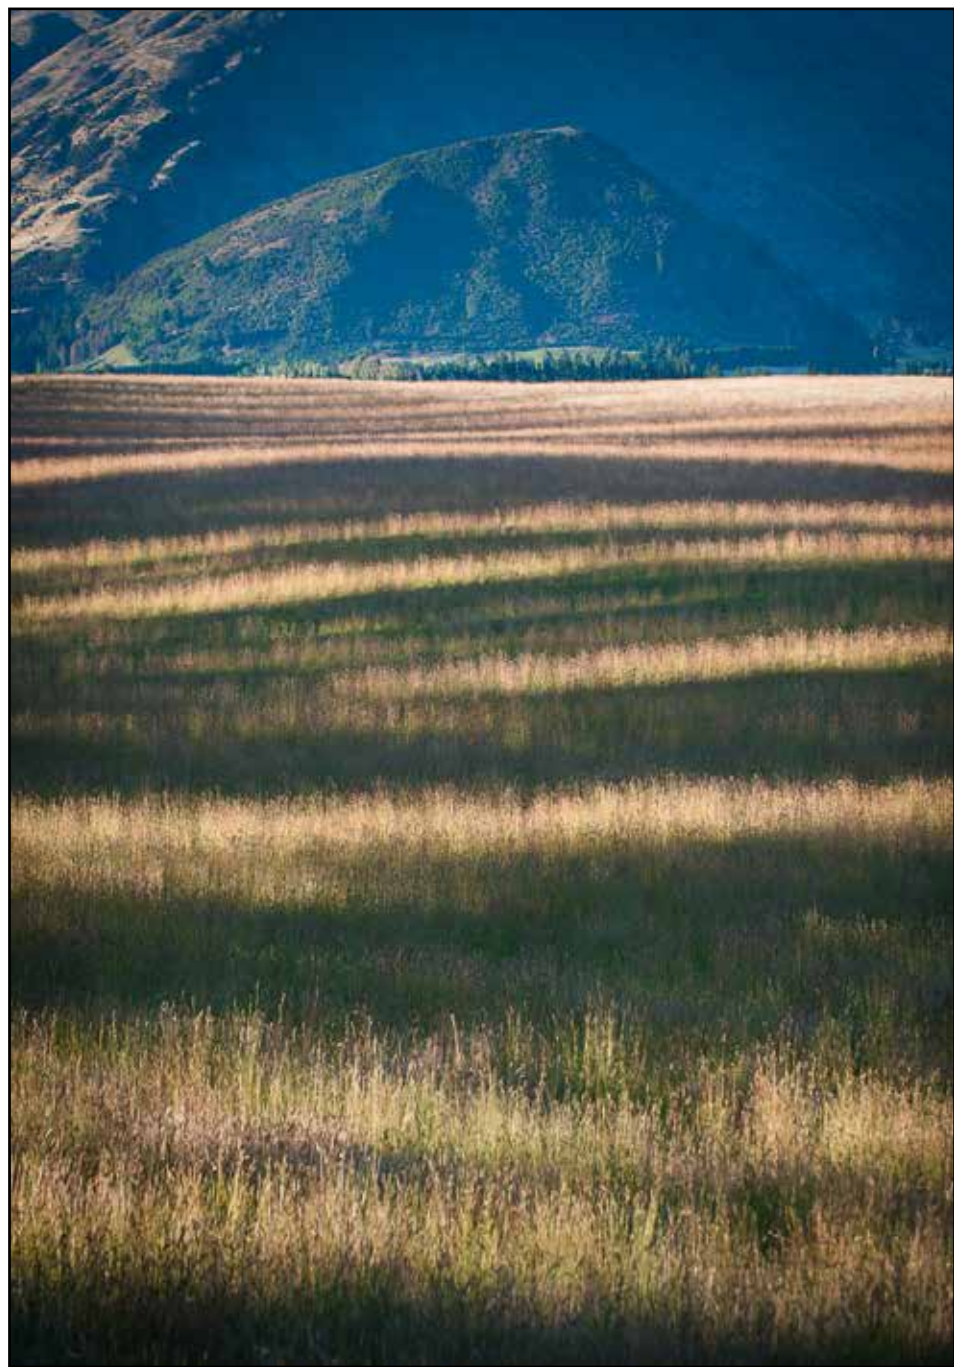

from the

ROAD

2014

GRAHAM DAINY

PHOTOGRAPHER

white lines

black bitumen

wind in your face

leading into the landscape

South Island - Jan 2014

Series # 13

Edition # 1 - 20 copies

Graham Dainty
info@photofiordland.co.nz
www.photofiordland.co.nz