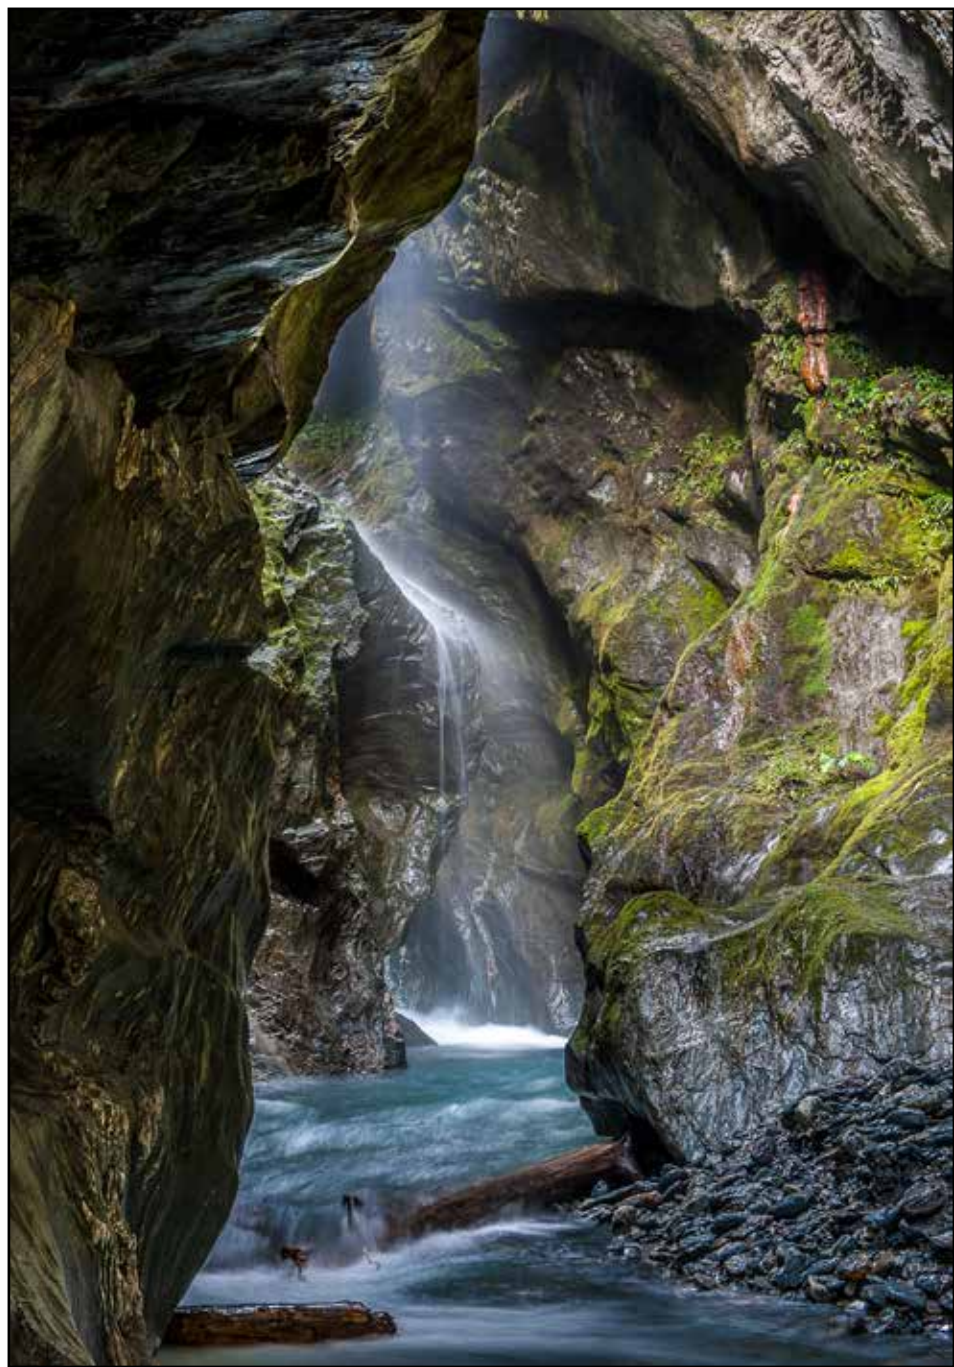

from the

ROAD

2014

GRAHAM DAINY

PHOTOGRAPHER

white lines

black bitumen

wind in your face

leading into the landscape

South Island - Jan 2014

Series # 13

Edition # 1 - 20 copies

Graham Dainty
info@photofjordland.co.nz
www.photofjordland.co.nz