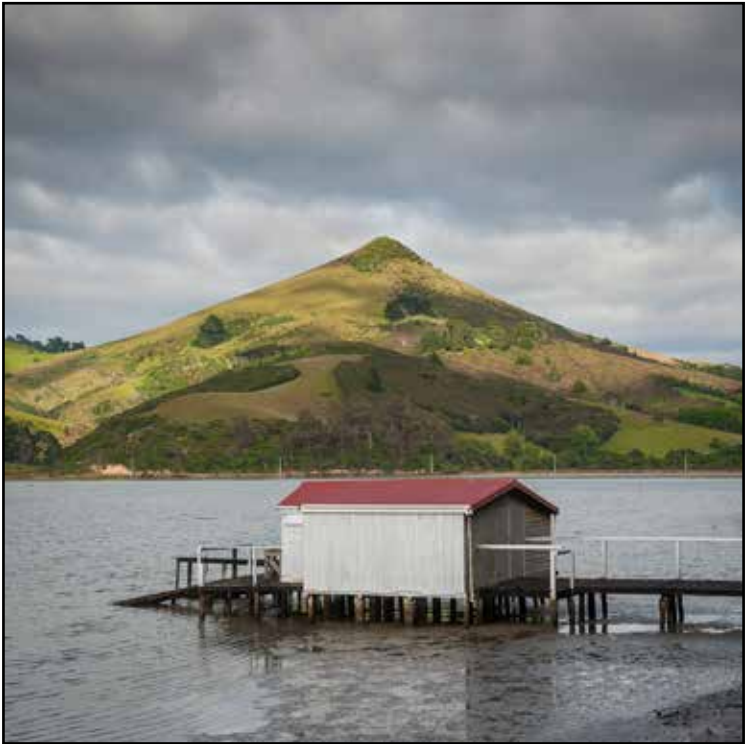

from the

ROAD

2014

GRAHAM DAINY

PHOTOGRAPHER

white lines

black bitumen

wind in your face

leading into the landscape

South Island - Jan 2014

Series # 13

Edition # 1 - 20 copies

Graham Dainty
info@photofiordland.co.nz
www.photofiordland.co.nz